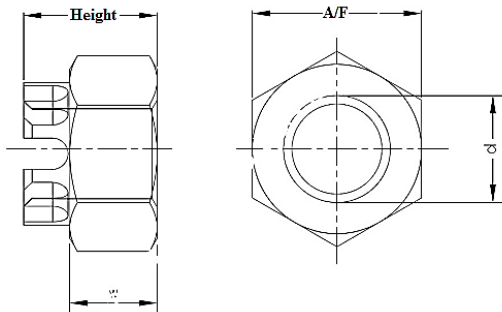

Fax: 03-8062 2230, 8068 2811

E-mail: sale@standardbolts.net

CASTLE NUT (DIN935)

Material

Steel (Class 6)

Stainless Steel 304 (A2)

Size	M4	M5	M6	M8	M10	M12	M14	M16
Pitch	0.7	0.8	1.0	1.25	1.5	1.75	2.0	2.0
A/F	7MM	8MM	10MM	13MM	17MM	19MM	22MM	24MM
Height	5MM	6MM	7.5MM	9.5MM	12MM	15MM	16MM	19MM

Size	M18	M20	M22	M24	M27	M30	M33	M36
Pitch	2.5	2.5	2.5	3.0	2.5	2.5	3.0	3.0
A/F	27MM	30MM	32MM	36MM	41MM	46MM	50MM	55MM
Height	21MM	22MM	26MM	27MM	30MM	33MM	35MM	38MM

SBN Klang (Branch)

Standard Bolts & Nuts (Klang) Sdn Bhd
No. 135 & 137, Jalan Batu Tiga Lama,
Berkeley Town center, 41300 Klang,
Selangor Darul Ehsan, Malaysia
Tel: 03-3344 1198 (Hunting Line)
Fax: 03-3344 2811
Email: sbnk@standardbolts.net