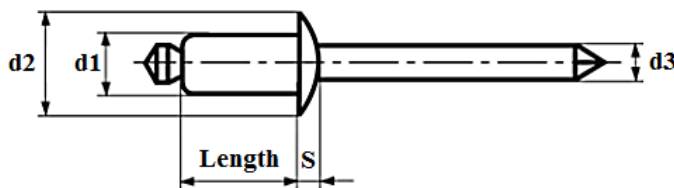

Website: <http://www.standardbolts.net>

E-mail: sale@standardbolts.net

DOME HEAD BLIND RIVET

Material

Aluminum

Stainless Steel 304 (A2)

Diameter (D)	Length (L)	Grip Range
3.2mm (1/8")	6.4mm (1/4")	1.0 - 3.0mm (0.04 - 0.12")
	8.0mm (5/16")	3.0 - 5.0mm (0.12 - 0.20")
	10.0mm (3/8")	5.0 - 6.5mm (0.20 - 0.26")
	11.4mm (7/16")	6.5 - 8.0mm (0.31 - 0.50")
	12.7mm (1/2")	8.0 - 9.0mm (0.31 - 0.35")
	14.5mm (9/16")	9.0 - 10.5mm (0.35 - 0.41")
	16.0mm (5/8")	10.5 - 12.0mm (0.41 - 0.47")
	19.0mm (3/4")	12.0 - 14.5mm (0.47 - 0.57")
4.0mm (5/32")	22.0mm (7/8")	14.5 - 17.5mm (0.57 - 0.69")
	25.4mm (1")	17.0 - 20.0mm (0.67 - 0.79")
	6.4mm (1/4")	1.0 - 3.0mm (0.04 - 0.12")
	8.0mm (5/16")	3.0 - 5.0mm (0.12 - 0.20")
4.8mm (3/16")	10.0mm (3/8")	5.0 - 6.5mm (0.20 - 0.26")
	11.4mm (7/16")	6.5 - 8.0mm (0.31 - 0.50")
	12.7mm (1/2")	8.0 - 9.0mm (0.31 - 0.35")
	14.5mm (9/16")	9.0 - 10.5mm (0.35 - 0.41")
	16.0mm (5/8")	10.5 - 12.0mm (0.41 - 0.47")
	19.0mm (3/4")	12.0 - 14.5mm (0.47 - 0.57")
	22.0mm (7/8")	14.5 - 17.5mm (0.57 - 0.69")
	25.4mm (1")	17.0 - 20.0mm (0.67 - 0.79")

Diameter (D)	Length (L)	Grip Range
6.4mm (1/4")	8.0mm (5/16")	3.0 - 5.0mm (0.12 - 0.20")
	10.0mm (3/8")	5.0 - 6.5mm (0.20 - 0.26")
	11.4mm (7/16")	6.5 - 8.0mm (0.31 - 0.50")
	12.7mm (1/2")	8.0 - 9.0mm (0.31 - 0.35")
	14.5mm (9/16")	9.0 - 10.5mm (0.35 - 0.41")
	16.0mm (5/8")	10.5 - 12.0mm (0.41 - 0.47")
	19.0mm (3/4")	12.0 - 14.5mm (0.47 - 0.57")
	22.0mm (7/8")	14.5 - 17.5mm (0.57 - 0.69")
6.4mm (1/4")	25.4mm (1")	17.0 - 20.0mm (0.67 - 0.79")
	10.0mm (3/8")	2.5 - 4.5mm (0.10 - 0.18")
	12.7mm (1/2")	6.0 - 7.0mm (0.24 - 0.28")
	14.5mm (9/16")	7.0 - 8.5mm (0.28 - 0.35")
6.4mm (1/4")	16.0mm (5/8")	9.0 - 10.5mm (0.35 - 0.41")
	19.0mm (25/64")	10.5 - 13.5mm (0.41 - 0.53")
	22.0mm (33/64")	13.5 - 16.5mm (0.53 - 0.65")
	25.4mm (1")	16.5 - 20.0mm (0.65 - 0.79")