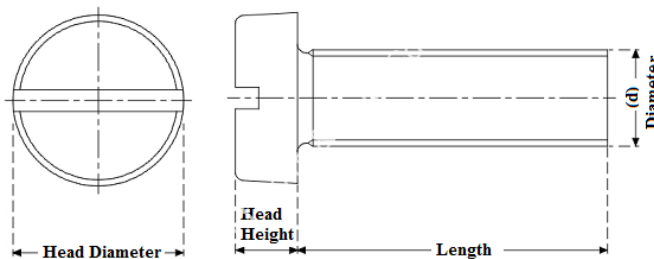

Website: <http://www.standardbolts.net>

E-mail: sale@standardbolts.net

SLOTTED CHEESE HEAD MACHINE SCREW

Material
 Steel

Finishing
 Steel comes in Yellow Zinc finishing

Diameter Size	M4	M5	M6
Head Diameter	7MM	8.5MM	10MM
Head Height	2.6MM	3.3MM	3.9MM
Length	8MM	8MM	10MM
	10MM	10MM	12MM
	12MM	12MM	16MM
	16MM	16MM	20MM
	20MM	20MM	25MM
	25MM	25MM	30MM
			30MM
		35MM	40MM
		40MM	50MM
			60MM
			70MM