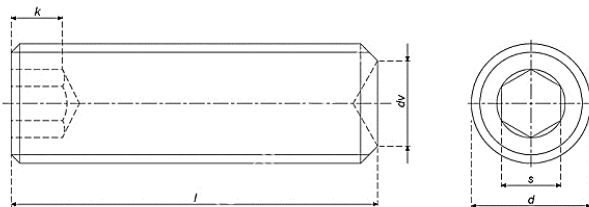

Fax: 03-8062 2230, 8068 2811
 E-mail: sale@standardbolts.net

SOCKET SET SCREW WITH CUP POINT (DIN916, FINE THREAD)

Material:
 Steel

Finishing:
 Steel comes in Black Oxide Finishing

Diameter Size	M8	M10	M10	M12	M12	M14	M16	M20
Pitch	1.0	1.0	1.25	1.25	1.5	1.5	1.5	1.5
A/F	4MM	5MM	5MM	6MM	6MM	6MM	8MM	10MM
Length	8MM	10MM	8MM	10MM	10MM	14MM	12MM	16MM
	10MM	12MM	10MM	12MM	12MM	16MM	16MM	20MM
	12MM	16MM	12MM	16MM	16MM	20MM	20MM	25MM
	16MM	20MM	16MM	20MM	20MM	25MM	25MM	40MM
	20MM	25MM	20MM	25MM	25MM	30MM	30MM	60MM
	25MM		25MM			35MM	35MM	70MM
			30MM			40MM	40MM	
						60MM	50MM	