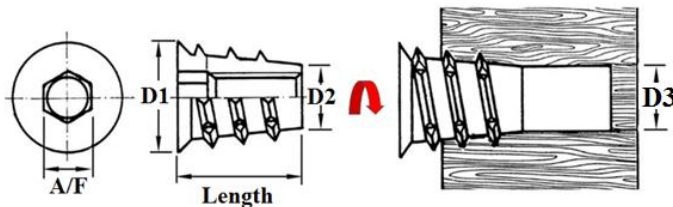

Website: <http://www.standardbolts.net>

E-mail: sale@standardbolts.net

WOOD INSERT – TYPE D

Material

Zinc Alloy Die Cast

Thread Diameter	Pitch	Length (mm)	A/F	D1	D2	Pilot Hole (D3)
M4	0.7	10MM	4MM	8.5MM	5.5MM	5.7MM ~ 6.0MM
M5	0.8	10MM	5MM	11.5MM	7MM	7.7MM ~ 8.0MM
M6	1.0	10MM	6MM	12.5MM	8MM	8.7MM ~ 9.1MM
M6	1.0	13MM	6MM	12.5MM	8MM	8.7MM ~ 9.1MM
M6	1.0	20MM	6MM	12.5MM	8MM	8.7MM ~ 9.1MM
M8	1.25	13MM	8MM	14.5MM	9.5MM	9.5MM ~ 9.9MM
M8	1.25	20MM	8MM	14.5MM	9.5MM	9.5MM ~ 9.9MM
M10	1.5	20MM	10MM	16MM	11.5MM	12.7MM ~ 13.1MM